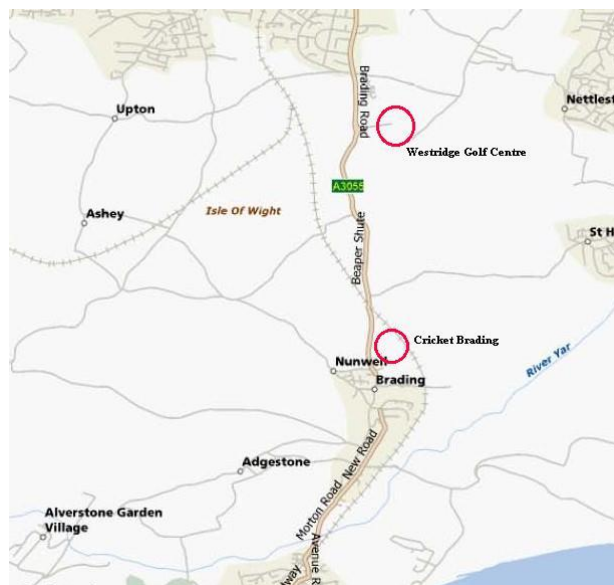

Contact us on: www.westridgegolfcentre.co.uk Telephone; 01983613131